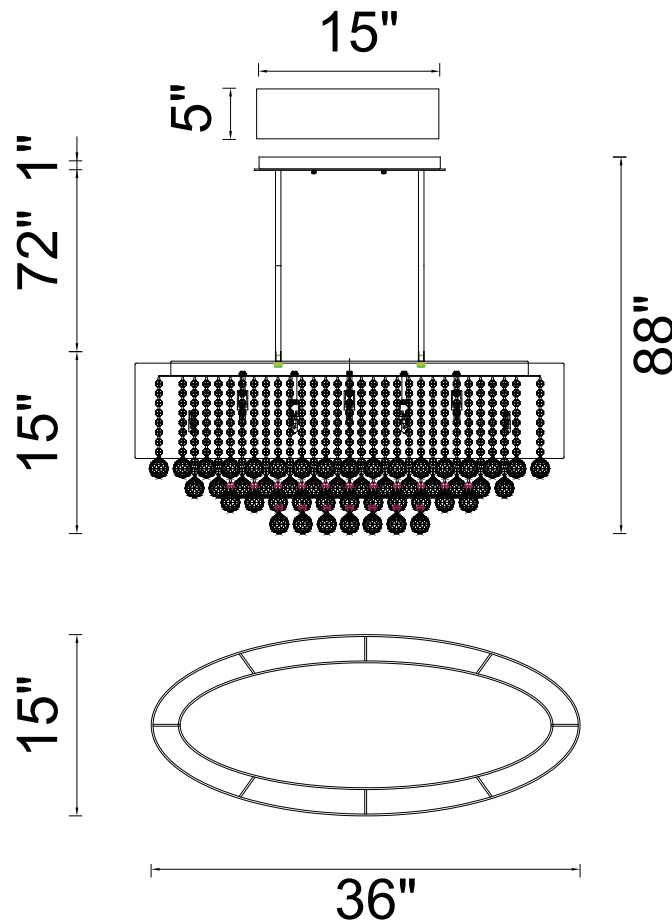

PROJECT: _____

FIXTURE TYPE: _____

LOCATION: _____

CONTACT/PHONE: _____

Item	5063P36C
Collection	RADIANT
Finish	Chrome
Glass	-----
Crystal	Champagne
Input	120V AC,60HZ,AC

Shade	Transparent Gold
Length/Dia.	36"
Width/Ext.	15"
Height	15"
Maximum	88"
Lumens	-----

Light Source	G9
Bulb Info.	9×60W
Included	-----
Dimmable	Yes
Color	-----
Weight	